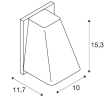

General Information

SKU	244108
EAN	4024163113304
Brand	SLV
Manufacturer Name	WALL ARM WALLYX 50WGU10 AN

Technical Information

Technology	Fixture with Socket
Voltage (V)	220-240
Dimmable	Not Dimmable
Suitable for	GU10
Including bulb	No
Tiltable	No
Mounting Method	Wall mounted
Product Type Category	Decorative Lighting with Socket

Fixture Information

IP-rating	IP44
Colour of the Fixture	Black
Housing	Aluminium
Colour of material	Black