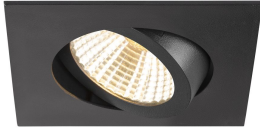

Specifications SLV New Tria 68 Spot Aluminium Black Square 8.3W 750lm 38D - 930 Warm White | Cutout 68mm - Best Colour Rendering - Dimmable

[View Product](#)

General Information

SKU	255666
EAN	4024163277693
Brand	SLV
Manufacturer Name	NEW TRIA 68 rec. ceiling light 3000K 38° IP 20 square BK
Any Lamp all-in warranty	5 Years
Average Lifetime (h)	50000

Technical Information

Technology	LED Integrated
Voltage (V)	220-240
Dimmable	Dimmable
Colour Code	930 Warm White
Colour temperature (Kelvin)	3000 Warm White
Colour Rendering (Ra)	90-99
Colour of Light	White
Light colour options	Single Color
Luminous Efficacy (lm/W)	90.4
Beam Angle (degree)	38
Product Type Category	LED spotlight

Fixture Information

Mounting Method	Recessed
Cut out (mm)	68
Optical Cover	Other
IP-rating	IP20
Operating Temperature	-20 to +35
Housing	Aluminium
Colour of the Fixture	Black
Emergency Lighting	No Emergency Unit
Tiltable	No
Fixture Connection	PI [Push-in connector 3-pole]
Series	New Tria