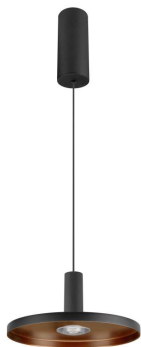

Specifications SLV Lalu Aluminium Black 9.5W 700lm
- 927-930 CCT | Best Colour Rendering - Dimmable

[View Product](#)

General Information

SKU	260636
EAN	4024163321877
Brand	SLV
Manufacturer Name	LALU® pendel LED base PLATE 22 FASE 2700/3000K 40° zwart
Any Lamp all-in warranty	5 Years
Average Lifetime (h)	50000

Technical Information

Technology	LED Integrated
Voltage (V)	220-240
Dimmable	Dimmable
Colour Code	927 Extra Warm White, 930 Warm White
Colour temperature (Kelvin)	2700 Extra Warm White, 3000 Warm White
Colour Rendering (Ra)	90-99
Colour of Light	White
Light colour options	CCT
Beam Angle (degree)	40

Luminous Efficacy (lm/W)	74
Tiltable	No
Mounting Method	Pendant
Emergency Lighting	No Emergency Unit
Product Type Category	LED Decorative Lighting

Fixture Information

IP-rating	IP20
Impact Protection (IK)	IK03 - 0.35 joule
Colour of the Fixture	Black
Housing	Aluminium
Series	LALU