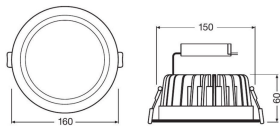

Specifications Ledvance LED Downlight 25W 4000K 2340lm Ø200mm | DALI Dimmable

[View Product](#)

General Information

SKU	230581
EAN	4058075042056
Brand	Ledvance
Manufacturer Name	DL LED DALI 25W/4000K 230V IP20
Any Lamp all-in warranty	5 Years
Average Lifetime (h)	50000

Technical Information

Emergency Lighting	No Emergency Unit
Tiltable	No
Technology	LED Integrated
Voltage (V)	220-240
Dimmable	Dimmable
Colour Code	840 Cool White
Colour temperature (Kelvin)	4000 Cool White
Colour Rendering (Ra)	80-89
Colour of Light	White
Light colour options	Single Color
Beam Angle (degree)	100
Luminous Efficacy (lm/W)	93.6