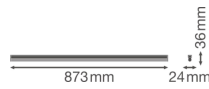

Specifications Ledvance LED Batten Linear Compact High Output 15W
1500lm - 830 Warm White | 90cm

[View Product](#)

General Information

SKU	234127
EAN	4058075106239
Brand	Ledvance
Manufacturer Name	LN COMP HO 900 15W/3000K
Any Lamp all-in warranty	5 Years
Average Lifetime (h)	50000

Technical Information

Technology	LED Integrated
Voltage (V)	220-240
Dimmable	Not Dimmable
Colour of Light	White
Colour Code	830 Warm White
Colour temperature (Kelvin)	3000 Warm White
Colour Rendering (Ra)	80-89
Light colour options	Single Color
Luminous Efficacy (lm/W)	100
Power factor	>0.50
Including bulb	Yes
Suitable for Outdoor	No
Length	90cm
Product Type Category	LED Batten

Fixture Information

Mounting Method	Surface
IP-rating	IP20
Impact Protection (IK)	IK03 - 0.35 joule
Housing	PC (Polycarbonate)
Colour of the Fixture	White
Colour of material	White
Emergency Lighting	No Emergency Unit
Series	Linear

Dimensions

Length (mm)	873
Width (mm)	24
Height (mm)	36

Sensor Information

Type of sensor	No Sensor
----------------	-----------

Why Any-lamp?

 Order from the **largest lighting specialist** in Europe  **Customised** quotation