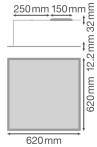

Specifications Ledvance LED Panel Performance Opale 36W 4320lm - 830 Warm White | 62.5x62.5cm - IP54

[View Product](#)

General Information

SKU	234235
EAN	4058075149526
Brand	Ledvance
Manufacturer Name	PANEL 625 36W/3000K OP IP54
Average Lifetime (h)	60000
Series	PANEL 625 IP54

Technical Information

Technology	LED Integrated
Voltage (V)	220-240
Dimmable	Not Dimmable
Colour Code	830 Warm White
Colour temperature (Kelvin)	3000 Warm White
Colour Rendering (Ra)	80-89
Colour of Light	White
Light colour options	Single Color
Including bulb	Yes
Luminous Efficacy (lm/W)	120
IP-rating	IP54
Impact Protection (IK)	IK03 - 0.35 joule

Emergency Lighting With Emergency Unit

Colour of the Fixture White

Housing Aluminium

Colour of material White

Dimensions

LED panel size 62.5x62.5cm

Length (mm) 620

Width (mm) 620