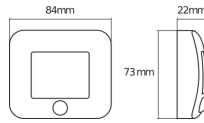

Specifications Ledvance LED Nightlight Nightlux Hall Silver 0.25W - 840 Cool White | Motion and Light Sensor