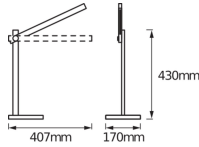

Specifications Ledvance LED Desklight
Panan Black 7W 310lm - 830-843-860
CCT | 43cm

[View Product](#)

General Information

SKU	243918
EAN	4058075321281
Brand	Ledvance
Manufacturer Name	PANAN ALU CCT BK LEDV
Average Lifetime (h)	25000

Technical Information

Technology	LED Integrated
Voltage (V)	220-240
Dimmable	Dimmable
Colour Code	830 Warm White, 865 Daylight
Colour temperature (Kelvin)	3000 Warm White, 6500 Daylight
Colour Rendering (Ra)	80-89
Colour of Light	White
Light colour options	Tunable White
Luminous Efficacy (lm/W)	44
Tiltable	Yes
Mounting Method	Table lamp
Product Type Category	LED Decorative Lighting

Fixture Information

Series PANAN

Dimensions

Length (mm) 407

Width (mm) 170

Height (mm) 430

Sensor Information

Type of sensor No Sensor