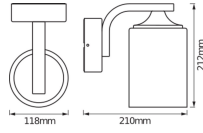

Specifications Ledvance Endura Classic Cylinder Lantern White | E27

[View Product](#)

General Information

SKU	237941
EAN	4058075392649
Brand	Ledvance
Manufacturer Name	ENDURA CLASSIC LANTERN CYL E27 WT
Any Lamp all-in warranty	5 Years

Technical Information

Technology	Fixture with Socket
Voltage (V)	220-240
Dimmable	Not Dimmable
Power factor	>0.50
Tiltable	No
Mounting Method	Wall mounted
Optical Cover	Glass
Product Type Category	Decorative Lighting with Socket

Fixture Information

Fixture Connection	Screw [Screw connector]
IP-rating	IP43
Operating Temperature	-20 to +40