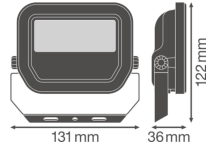

**Specifications Ledvance LED Floodlight GEN 3 White 10W 1100lm 100D - 830 Warm White | IP65 - Symmetrical**

[View Product](#)

## Fixture Information

---

Mounting Method	Surface
Fixture Connection	Cable, 3-pole
Optical Cover	Glass
Light Distribution	Symmetrical
IP-rating	IP65
Impact Protection (IK)	IK07 - 2 joules
Operating Temperature	-30 to +50
Colour of the Fixture	White
Housing	Aluminium
Colour of material	White
Series	Performance

## Dimensions

---

Length (mm)	122
Width (mm)	131
Height (mm)	36