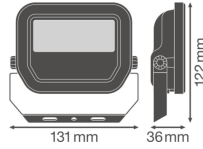

Specifications Ledvance LED Floodlight
GEN 3 White 10W 1200lm 100D - 840
Cool White | IP65 - Symmetrical

[View Product](#)

General Information

SKU	239588
EAN	4058075420908
Brand	Ledvance
Manufacturer Name	FL PFM 10W/4000K SYM 100 WT
Any Lamp all-in warranty	5 Years
Average Lifetime (h)	70000

Technical Information

Technology	LED Integrated
Voltage (V)	220-240
Dimmable	Not Dimmable
Colour Code	840 Cool White
Colour temperature (Kelvin)	4000 Cool White
Colour Rendering (Ra)	80-89
Colour of Light	White
Light colour options	Single Color
Luminous Efficacy (lm/W)	120
Beam Angle (degree)	100
Power factor	>0.90
Product Type Category	LED Floodlight

Fixture Information

Mounting Method	Surface
Fixture Connection	Cable, 3-pole
Optical Cover	Glass
Light Distribution	Symmetrical
IP-rating	IP65
Impact Protection (IK)	IK07 - 2 joules
Operating Temperature	-30 to +50
Colour of the Fixture	White
Housing	Aluminium
Colour of material	White
Series	Performance

Dimensions

Length (mm)	122
Width (mm)	131
Height (mm)	36

Sensor Information

Type of sensor	No Sensor
----------------	-----------

Why Any-lamp?

 Order from the **largest lighting specialist** in Europe  **Customised** quotation