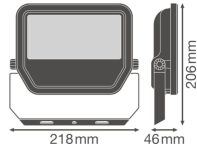

Specifications Ledvance LED Floodlight GEN 3 Black 50W 5500lm 100D - 830 Warm White | IP65 - Symmetrical