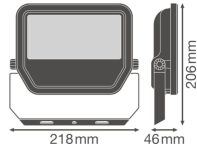

Specifications Ledvance LED Floodlight GEN 3 White 50W 6000lm 100D - 840 Cool White | IP65 - Symmetrical