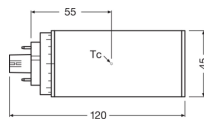

[View Product](#)

General Information

SKU	240820
EAN	4058075559349
Brand	Osram
Manufacturer Name	DULUXTE18LED 7W/830 230VHFGX24Q10X1
Full box quantity	10
Any Lamp all-in warranty	3 Years
Energy efficiency class	F
Average Lifetime (h)	30000

Technical Information

Technology	LED
Dimmable	Not Dimmable
Cap / Base	GX24q-2 (4-pins)
Number of pins	4
Colour Code	830 Warm White
Colour temperature (Kelvin)	3000 Warm White
Colour Rendering (Ra)	80-89
Colour of Light	White
Light colour options	Single Color
Luminous Efficacy (lm/W)	102.9
Requires Ballast	Yes