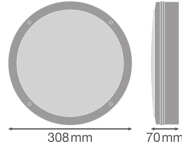

Specifications Ledvance Surface Bulkhead 300 Black 15W 1400lm - 840 Cool White | IP65 - with Sensor

[View Product](#)

General Information

SKU	243722
EAN	4058075647565
Brand	Ledvance
Manufacturer Name	SF BLKH S 300 P 15W 840 WT IP65 LEDV
Any Lamp all-in warranty	5 Years
Average Lifetime (h)	50000

Technical Information

Technology	LED Integrated
Voltage (V)	220-240
Dimmable	Not Dimmable
Colour Code	840 Cool White
Colour temperature (Kelvin)	4000 Cool White
Colour Rendering (Ra)	80-89
Colour of Light	White
Light colour options	Single Color
Luminous Efficacy (lm/W)	93
Optical Cover	PC (Polycarbonate)
Power factor	>0.70
Product Type Category	LED Bulkhead

Fixture Information

Type of Fixture	Professional
Mounting Method	Surface
Fixture Connection	PI [Push-in connector]
IP-rating	IP65
Impact Protection (IK)	IK10 - 20 joules
Operating Temperature	+5 to +40
Colour of the Fixture	White
Housing	PC (Polycarbonate)
Colour of material	White
Emergency Lighting	No Emergency Unit
Series	SURFACE BULKHEAD 300

Dimensions

Length (mm)	300
Width (mm)	300

Sensor Information

Type of sensor	Light Sensor, Motion Sensor
----------------	-----------------------------

Why Any-lamp?

 Order from the **largest lighting specialist** in Europe  **Customised** quotation