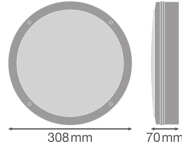

Specifications Ledvance Surface Bulkhead 300 Black 15W 1400lm - 830 Warm White | with Sensor - IP65

[View Product](#)

General Information

SKU	243716
EAN	4058075647589
Brand	Ledvance
Manufacturer Name	SF BLKH S 300 P 15W 830 BK IP65 LEDV
Any Lamp all-in warranty	5 Years
Average Lifetime (h)	50000

Technical Information

Technology	LED Integrated
Voltage (V)	220-240
Dimmable	Not Dimmable
Colour Code	830 Warm White
Colour temperature (Kelvin)	3000 Warm White
Colour Rendering (Ra)	80-89
Colour of Light	White
Light colour options	Single Color
Luminous Efficacy (lm/W)	93
Optical Cover	PC (Polycarbonate)
Power factor	>0.70
Product Type Category	LED Bulkhead

Fixture Information

Type of Fixture	Professional
Mounting Method	Surface
Fixture Connection	PI [Push-in connector]
IP-rating	IP65
Impact Protection (IK)	IK10 - 20 joules
Operating Temperature	+5 to +40
Colour of the Fixture	Black
Housing	PC (Polycarbonate)
Colour of material	Black
Emergency Lighting	No Emergency Unit
Series	SURFACE BULKHEAD 300

Dimensions

Length (mm)	300
Width (mm)	300

Sensor Information

Type of sensor	Light Sensor, Motion Sensor
----------------	-----------------------------

Why Any-lamp?

 Order from the **largest lighting specialist** in Europe  **Customised** quotation