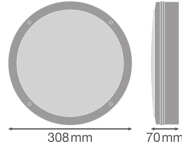

Specifications Ledvance Surface Bulkhead 300 Black 15W 1400lm - 840 Cool White | IP65 - with Sensor

[View Product](#)

## Technical Information

Technology	LED Integrated
Voltage (V)	220-240
Dimmable	Not Dimmable
Colour Code	840 Cool White
Colour temperature (Kelvin)	4000 Cool White
Colour Rendering (Ra)	80-89
Colour of Light	White
Light colour options	Single Color
Luminous Efficacy (lm/W)	93
Optical Cover	PC (Polycarbonate)
Power factor	>0.70
Product Type Category	LED Bulkhead

## Fixture Information

---

Type of Fixture	Professional
Mounting Method	Surface
Fixture Connection	PI [Push-in connector]
IP-rating	IP65
Impact Protection (IK)	IK10 - 20 joules
Operating Temperature	+5 to +40
Colour of the Fixture	Black
Housing	PC (Polycarbonate)
Colour of material	Black
Emergency Lighting	No Emergency Unit
Series	SURFACE BULKHEAD 300

## Dimensions

---

Length (mm)	300
Width (mm)	300