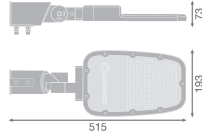

Specifications Ledvance LED Floodlight
 Area Medium Grey 65W 8450lm 160x58D
 - 827 Extra Warm White | IP66 -
 Symmetrical

[View Product](#)

General Information

SKU	245551
EAN	4058075725171
Brand	Ledvance
Manufacturer Name	SL AREA MD V 65W 727 RV 20ST GY
Any Lamp all-in warranty	5 Years
Average Lifetime (h)	70000

Technical Information

Technology	LED Integrated
Voltage (V)	220-240
Dimmable	Not Dimmable
Colour Code	727 Extra Warm White
Colour temperature (Kelvin)	2700 Extra Warm White
Colour Rendering (Ra)	70-79
Colour of Light	White
Light colour options	Single Color
Beam Angle (degree)	160x58
Power factor	>0.90
Product Type Category	LED Streetlight

Fixture Information

Mounting Method	Side entry
Light Distribution	Symmetrical
IP-rating	IP66
Impact Protection (IK)	IK08 - 5 joules
Operating Temperature	-30 to +50
Colour of the Fixture	Grey
Housing	Aluminium
Colour of material	Grey
Series	RV20ST

Dimensions

Length (mm)	513
Width (mm)	73
Height (mm)	193

Sensor Information

Type of sensor	No Sensor
----------------	-----------

Why Any-lamp?

 Order from the **largest lighting specialist** in Europe  **Customised** quotation