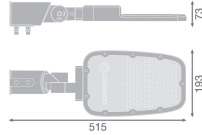

Specifications Ledvance LED Floodlight
Area Medium Grey 65W 8775lm 160x58D
- 840 Cool White | IP66 - Symmetrical

[View Product](#)

General Information

SKU	245553
EAN	4058075725218
Brand	Ledvance
Manufacturer Name	SL AREA MD V 65W 740 RV 20ST GY
Any Lamp all-in warranty	5 Years
Average Lifetime (h)	70000

Technical Information

Technology	LED Integrated
Voltage (V)	220-240
Dimmable	Not Dimmable
Colour Code	740 Cool White
Colour temperature (Kelvin)	4000 Cool White
Colour Rendering (Ra)	70-79
Colour of Light	White
Light colour options	Single Color
Luminous Efficacy (lm/W)	135
Beam Angle (degree)	160x58
Power factor	>0.90
Product Type Category	LED Streetlight

Fixture Information

Mounting Method	Side entry
Light Distribution	Symmetrical
IP-rating	IP66
Impact Protection (IK)	IK08 - 5 joules
Operating Temperature	-30 to +50
Colour of the Fixture	Grey
Housing	Aluminium
Colour of material	Grey
Series	RV20ST

Dimensions

Length (mm)	513
Width (mm)	73
Height (mm)	193

Sensor Information

Type of sensor	No Sensor
----------------	-----------

Why Any-lamp?

 Order from the **largest lighting specialist** in Europe  **Customised** quotation