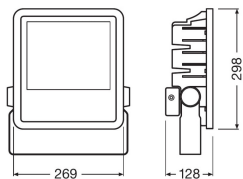

Specifications Ledvance LED Floodlight 150W 6500K 15000lm IP65 Black | Symmetrical - Replaces 400W

[View Product](#)

General Information

SKU	224765
EAN	4058075811027
Brand	Ledvance
Manufacturer Name	FLOODLIGHTLED 150W/6500K BLACK IP65
Any Lamp all-in warranty	3 Years
Average Lifetime (h)	50000

Technical Information

Technology	LED Integrated
Voltage (V)	220-240
Dimmable	Not Dimmable
Colour Code	865 Daylight
Colour temperature (Kelvin)	6500 Daylight
Colour Rendering (Ra)	80-89
Colour of Light	White
Light colour options	Single Color
Luminous Efficacy (lm/W)	100
Beam Angle (degree)	100
Power factor	>0.95
Product Type Category	LED Floodlight