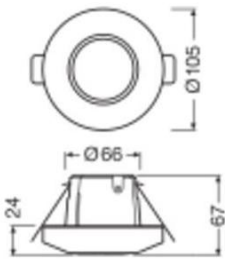

## Specifications Ledvance Dali-2 Sensors Light/Presence-40X5 IR Recessed

[View Product](#)

### Technical Information

Voltage (V)	10-22,5
Fixture Connection	Screwless terminal
Mounting Method	Recessed
Product Type Category	Accessory - Sensor

### Dimensions

Height (mm)	67
Width (mm)	105

Diameter (mm) 105

## Sensor Information

---

Type of sensor Light Sensor

Sensor Reach (m) 40x5

Sensor Detection Angle (degree) 360