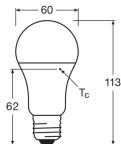

Specifications Ledvance LED Classic A V E27 Pear Frosted 10W 1055lm - 840 Cool White | Replaces 75W

[View Product](#)

General Information

SKU	254894
EAN	4099854048883
Brand	Ledvance
Manufacturer Name	LED CLA75 10W 840 FR E27 V LEDV
Full box quantity	1
Any Lamp all-in warranty	2 Years
Energy efficiency class	F
Average Lifetime (h)	10000

Technical Information

Technology	LED
Product Type Category	E27 LED
Voltage (V)	220-240
Dimmable	Not Dimmable
Cap / Base	E27 (Edison screw)
Colour Code	840 Cool White
Colour temperature (Kelvin)	4000 Cool White
Colour Rendering (Ra)	80-89
Colour of Light	White
Light colour options	Single Color

Luminous Efficacy (lm/W)	105
Power factor	>0.60
Type of sensor	No Sensor

Lamp Information

Bulb finish	Frosted
LED Filament	No

Dimensions

Height (mm)	113
Diameter (mm)	60
Shape	Pear
Exact shape	A60

Why Any-lamp?