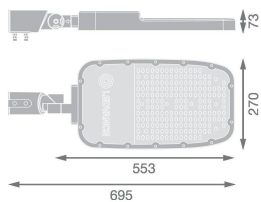

Specifications Ledvance LED Streetlight Area Extra Large RV35St Aluminium Grey 150W 20250lm 155X69D - 765 Daylight | IP66 - Asymmetrical

[View Product](#)

General Information

SKU	251124
EAN	4099854080036
Brand	Ledvance
Manufacturer Name	STREETLIGHT AREA EXTRA LARGE RV35ST 150W 765 RV35ST GY
Any Lamp all-in warranty	5 Years
Average Lifetime (h)	100000

Technical Information

Technology	LED Integrated
Voltage (V)	100 - 240
Dimmable	Not Dimmable
Colour Code	765 Daylight
Colour temperature (Kelvin)	6500 Daylight
Colour Rendering (Ra)	70-79
Colour of Light	White
Light colour options	Single Color
Luminous Efficacy (lm/W)	135
Beam Angle (degree)	155x69
Power factor	>0.90
Product Type Category	LED Streetlight

Fixture Information

Mounting Method	Post top
Fixture Connection	Other
Optical Cover	PC (Polycarbonate)
Light Distribution	Asymmetrical
IP-rating	IP66
Impact Protection (IK)	IK08 - 5 joules
Operating Temperature	-30 to +50
Colour of the Fixture	Grey
Housing	Aluminium
Colour of material	Grey
Emergency Lighting	No Emergency Unit
Series	STREETLIGHT AREA EXTRA LARGE RV35ST

Dimensions

Length (mm)	553
Width (mm)	270
Height (mm)	73

Sensor Information

Type of sensor	No Sensor
----------------	-----------

Why Any-lamp?

 Order from the **largest lighting specialist** in Europe  **Customised** quotation