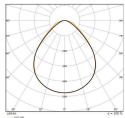

Specifications Ledvance LED Panel Eco
36W 3600lm - 830 Warm White |
60X60cm - UGR <19

[View Product](#)

General Information

SKU	251079
EAN	4099854187292
Brand	Ledvance
Manufacturer Name	PANEL ECO 600 UGR<19 600 E 36W 830 U19
Any Lamp all-in warranty	3 Years
Average Lifetime (h)	50000

Colour of the Fixture White

Housing Aluminium

Colour of material White

Dimensions

LED panel size 60x60cm

Length (mm) 595

Width (mm) 595

Height (mm) 32