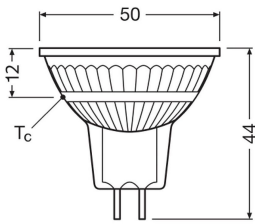

## Specifications Ledvance LED Reflector GU5.3 MR16 6.1W 621lm 36d - 840 Cool White | Replaces 50W

[View Product](#)

### Technical Information

Technology	LED
Product Type Category	GU5.3 LED
Voltage (V)	12
Beam Angle (degree)	36
Dimmable	Not Dimmable
Cap / Base	GU5.3
Colour Code	840 Cool White
Colour temperature (Kelvin)	4000 Cool White
Colour Rendering (Ra)	80-89
Colour of Light	White

## Dimensions

Height (mm) 46

Length (mm) 44

Diameter (mm) 50

Shape Reflector

Exact shape PAR16