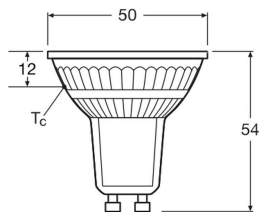

## Specifications Ledvance LED Reflector GU10 PAR16 3.7W 350lm 36d - 840 Cool White | Replaces 35W

[View Product](#)

### Technical Information

Technology	LED
Product Type Category	GU10 LED
Voltage (V)	220-240
Beam Angle (degree)	36
Dimmable	Not Dimmable
Cap / Base	GU10
Colour Code	840 Cool White
Colour temperature (Kelvin)	4000 Cool White
Colour Rendering (Ra)	80-89
Colour of Light	White

## Dimensions

---

Length (mm)      54

Diameter (mm)      50

Shape      Reflector

Exact shape      PAR16