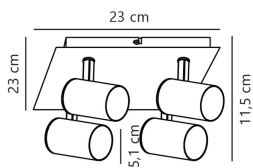

Specifications Nordlux Frida 4-Spot Metal White | Suitable for 4x GU10

[View Product](#)

General Information

SKU	253666
EAN	5701581477285
Brand	Nordlux
Manufacturer Name	Frida 4-Spot Spots White
Any Lamp all-in warranty	2 Years

Technical Information

Technology	Fixture with Socket
Voltage (V)	220-240
Dimmable	Dimmable when using a Dimmable Bulb
Suitable for	GU10
Including bulb	No
Amount of bulbs required	4
Maximum Wattage Rating	35
Tiltable	Yes
Mounting Method	Ceiling
Emergency Lighting	No Emergency Unit
Product Type Category	Decorative Lighting with Socket

Fixture Information

Fixture Connection	Cable
IP-rating	IP20
Colour of the Fixture	White
Housing	Metal
Series	Frida

Dimensions

Length (mm)	115
Width (mm)	230
Height (mm)	230

Sensor Information

Type of sensor	No Sensor
----------------	-----------