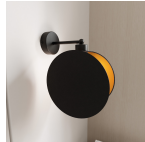

Specifications Emibig Wall Light Motif Steel Black | Suitable for 1x E27 - Max 15W

[View Product](#)

## General Information

SKU	259892
EAN	5901738880788
Brand	Emibig
Manufacturer Name	MOTIF K1 BLACK/GOLD
Any Lamp all-in warranty	5 Years
Application Area	Living Room, Decorative, Hospitality

## Fixture Information

---

IP-rating	IP20
Colour of the Fixture	Black
Housing	Steel
Series	Motif