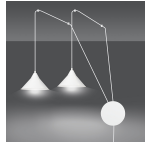

Specifications Emibig Pendant Abramo Steel White | Suitable for 2x E27 - Max 15W

[View Product](#)

General Information

| | |
|--------------------------|--------------------------------------|
| SKU | 259375 |
| EAN | 5907106006583 |
| Brand | Emibig |
| Manufacturer Name | ABRAMO 2 WHITE |
| Any Lamp all-in warranty | 5 Years |
| Application Area | Living Room, Decorative, Hospitality |