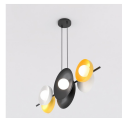

Specifications Emibig Pendant Volum
Steel Black | Suitable for 6x G9 - Max
8W

[View Product](#)

General Information

SKU	260182
EAN	5907106012881
Brand	Emibig
Manufacturer Name	VOLUM 6 BL MIX
Any Lamp all-in warranty	5 Years
Application Area	Living Room, Decorative, Hospitality

Technical Information

Technology	Fixture with Socket
Voltage (V)	220-240
Dimmable	Dimmable when using a Dimmable Bulb
Suitable for	G9
Including bulb	No
Amount of bulbs required	6
Maximum Wattage Rating	8
Tiltable	No
Mounting Method	Pendant
Emergency Lighting	No Emergency Unit
Product Type Category	Decorative Lighting with Socket

Fixture Information

IP-rating	IP20
Colour of the Fixture	Black
Housing	Steel
Series	Volum

Dimensions

Length (mm)	1000
Width (mm)	230
Height (mm)	1400
Diameter (mm)	4500

Sensor Information

Type of sensor	No Sensor
----------------	-----------