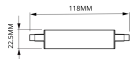

Specifications Philips Corepro LED Linear R7s 118mm 6.5W 806lm - 830 Warm White | Replaces 60W

[View Product](#)

General Information

| | |
|-----------------------------|-------------------------------|
| SKU | 220102 |
| EAN | 8718696522530 |
| Brand | Philips |
| Manufacturer Name | CorePro R7S 118mm 6.5-60W 830 |
| Full box quantity | 10 |
| Any Lamp all-in warranty | 2 Years |
| Energy efficiency class | E |
| Energy efficiency class old | A |
| Average Lifetime (h) | 20000 |

Technical Information

| | |
|-----------------------------|-----------------|
| Technology | LED |
| Product Type Category | R7s LED |
| Voltage (V) | 220-240 |
| Dimmable | Not Dimmable |
| Cap / Base | R7s |
| Colour Code | 830 Warm White |
| Colour temperature (Kelvin) | 3000 Warm White |
| Colour Rendering (Ra) | 80-89 |
| Colour of Light | White |

Dimensions

| | |
|---------------|--------------|
| Length (mm) | 118 |
| Diameter (mm) | 22.5 |
| Shape | Double Ended |

Why Any-lamp?

 Order from the **largest lighting specialist** in Europe  **Customised** quotation