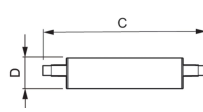

Specifications Philips Corepro LED Linear R7s 118mm 14W
2000lm - 840 Cool White | Dimmable - Replaces 120W

[View Product](#)