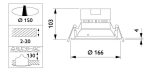

[View Product](#)

General Information

SKU	214398
EAN	8718696852224
Brand	Philips
Manufacturer Name	DN130B LED10S/830 PSU PI6 WH
Any Lamp all-in warranty	5 Years
Average Lifetime (h)	50000

Technical Information

Emergency Lighting	No Emergency Unit
Tiltable	No
Technology	LED Integrated
Voltage (V)	220-240
Dimmable	Not Dimmable
Colour Code	830 Warm White
Colour temperature (Kelvin)	3000 Warm White
Colour Rendering (Ra)	80-89
Colour of Light	White
Light colour options	Single Color
Including bulb	Yes
Driver Included	Yes