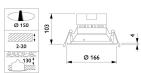

[View Product](#)

General Information

SKU	214406
EAN	8718696852699
Brand	Philips
Manufacturer Name	DN130B LED10S/840 PSU PI6 WH
Any Lamp all-in warranty	5 Years
Average Lifetime (h)	50000

Technical Information

Emergency Lighting	No Emergency Unit
Tiltable	No
Technology	LED Integrated
Voltage (V)	220-240
Dimmable	Not Dimmable
Colour Code	840 Cool White
Colour temperature (Kelvin)	4000 Cool White
Colour Rendering (Ra)	80-89
Colour of Light	White
Light colour options	Single Color
Including bulb	Yes
Driver Included	Yes