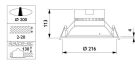

[View Product](#)

General Information

SKU	214408
EAN	8718696852712
Brand	Philips
Manufacturer Name	DN130B LED20S/840 PSU PI6 WH
Any Lamp all-in warranty	5 Years
Average Lifetime (h)	50000

Technical Information

Emergency Lighting	No Emergency Unit
Tiltable	No
Technology	LED Integrated
Voltage (V)	220-240
Dimmable	Not Dimmable
Colour Code	840 Cool White
Colour temperature (Kelvin)	4000 Cool White
Colour Rendering (Ra)	80-89
Colour of Light	White
Light colour options	Single Color
Including bulb	Yes
Driver Included	Yes