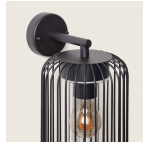

Specifications Bright Choice Wall Light  
Dadawa Stainless Steel Black |  
Suitable for 1x E27

[View Product](#)

## General Information

SKU	255359
EAN	8719157064187
Brand	Bright Choice
Manufacturer Name	Dadawa Outdoor Stainless Steel Wall Light
Any Lamp all-in warranty	3 Years