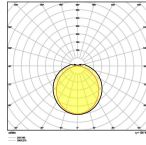

Specifications Multipack 4x Ledvance LED Waterproof Batten 50W 6100lm - 840 Cool White | 150cm

[View Product](#)

General Information

SKU	257367
EAN	8719157069113
Brand	Ledvance
Manufacturer Name	Multipack 4x DP COMP 1500 V 50W 840 IP66 PS LEDV
Any Lamp all-in warranty	5 Years
Average Lifetime (h)	75000

Technical Information

Technology	LED Integrated
Voltage (V)	220-240
Dimmable	Not Dimmable
Colour of Light	White
Colour Code	840 Cool White
Colour temperature (Kelvin)	4000 Cool White
Colour Rendering (Ra)	80-89
Light colour options	Single Color
Luminous Efficacy (lm/W)	123
Power factor	>0.90
Including bulb	Yes
Length	150cm