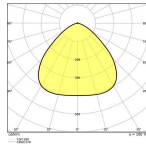

[View Product](#)

General Information

SKU	257454
EAN	8719157070102
Brand	Ledvance
Manufacturer Name	Multipack 6x HID LED HB 105W-840 230VUN E40 4X1 LEDV
Full box quantity	1
Any Lamp all-in warranty	5 Years
Energy efficiency class	E
Average Lifetime (h)	50000

Technical Information

Technology	LED
Product Type Category	E40 LED
Voltage (V)	220-240
Dimmable	Not Dimmable
Cap / Base	E40
Colour Code	840 Cool White
Colour temperature (Kelvin)	4000 Cool White
Colour Rendering (Ra)	80-89
Colour of Light	White
Light colour options	Single Color