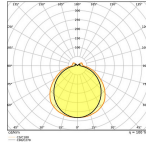

[View Product](#)

General Information

SKU	257404
EAN	8719157070423
Brand	Ledvance
Manufacturer Name	Multipack 10x DULUX LED F18 EM V 8W 840 2G10 LEDV
Full box quantity	10
Any Lamp all-in warranty	3 Years
Energy efficiency class	E
Average Lifetime (h)	30000

Technical Information

Technology	LED
Dimmable	Not Dimmable
Cap / Base	2G10 (4-pins)
Number of pins	4
Colour Code	840 Cool White
Colour temperature (Kelvin)	4000 Cool White
Colour Rendering (Ra)	80-89
Colour of Light	White
Light colour options	Single Color
Luminous Efficacy (lm/W)	125