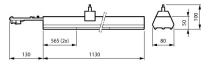

Specifications Philips LED Trunking Coreline LL212X 34W
5300lm 84D - 840 Cool White | 1130mm - 7-pole - Dali
Dimmable