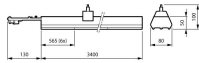

Specifications Philips LED Trunking Coreline LL234X 100W
16000lm 84D - 840 Cool White | 3400mm - 7-pole - Dali
Dimmable