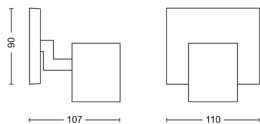

Specifications Philips Runner Wall Light Metal Black | Suitable for 1x GU10

[View Product](#)

General Information

SKU	253154
EAN	8719514435292
Brand	Philips
Manufacturer Name	Philips Runner opbouwspot - 1-lichts - zwart
Any Lamp all-in warranty	2 Years

Technical Information

Technology	Fixture with Socket
Voltage (V)	230
Dimmable	Not Dimmable
Suitable for	GU10
Including bulb	No
Amount of bulbs required	1
Maximum Wattage Rating	20
Tiltable	Yes
Mounting Method	Ceiling, Wall mounted
Emergency Lighting	No Emergency Unit
Product Type Category	Decorative Lighting with Socket

Fixture Information