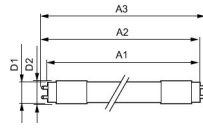

Specifications Philips LED Tube T8 CorePro (UN) Ultra Output 15.5W 2400lm - 865 Daylight | 120cm Replaces 36W