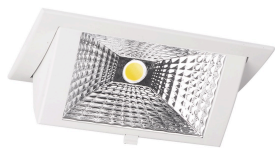

## Specifications LED Downlight Wallwasher Wally Medium White 27W 3850lm 78x100D - 840 Cool White - 238x145mm

[View Product](#)

### Technical Information

Tiltable	Yes
Technology	LED Integrated
Voltage (V)	220-240
Dimmable	Not Dimmable
Colour Code	840 Cool White
Colour temperature (Kelvin)	4000 Cool White
Colour Rendering (Ra)	80-89
Colour of Light	White
Light colour options	Single Color
Driver Included	Yes
Beam Angle (degree)	78x100
Luminous Efficacy (lm/W)	142.6

Power factor	>0.90
Installation Depth (mm)	100
Optical Cover	Glass
Product Type Category	LED Downlight

## Fixture Information

Mounting Method	Recessed
Cut out (mm)	218x125
IP-rating	IP20
Housing	Aluminium
Colour of the Fixture	White
Colour of material	White
Fixture Connection	PIP [Push-in connector and pull relief]
Series	Wally Medium