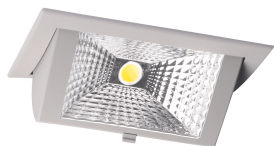

## Specifications LED Downlight Wallwasher Wally Medium Grey 27W 3850lm 78x100D - 840 Cool White - 238x145mm

[View Product](#)

### General Information

SKU	222653
EAN	8720584027492
Brand	Lumi Parts
Manufacturer Name	WallWasher recessed Wally medium LED SLM4000 gray 4000K Philips, incl. driver
Any Lamp all-in warranty	5 Years
Average Lifetime (h)	50000

### Technical Information

Tiltable	Yes
Technology	LED Integrated
Voltage (V)	220-240
Dimmable	Not Dimmable
Colour Code	840 Cool White
Colour temperature (Kelvin)	4000 Cool White
Colour Rendering (Ra)	80-89
Colour of Light	White
Light colour options	Single Color
Driver Included	Yes
Beam Angle (degree)	78x100
Luminous Efficacy (lm/W)	142.6

## Fixture Information

Mounting Method	Recessed
Cut out (mm)	218x125
IP-rating	IP20
Housing	Aluminium
Colour of the Fixture	White
Fixture Connection	PIP [Push-in connector and pull relief]
Series	Wally Medium